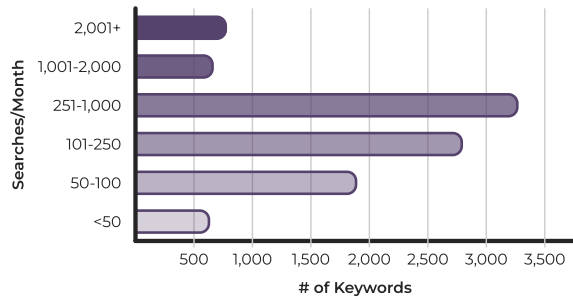

SparkToro has data on **keywords** that share affinity with **sare.org**