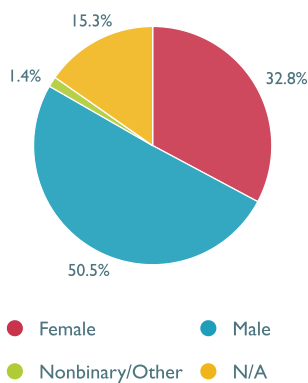

SparkToro has data on **keywords** that share affinity with **sare.org**

These **search keywords** are popular among **sare.org's** audience

Highest Affinity Keywords

Keyword	Affinity
rotation crops	79/100
what is cover cropping	73/100
covering crops	69/100
what are crop rotations	69/100
crop cycling	67/100

Trending Keywords

Keyword	Affinity
when to thin apples	10/100
plants for gravel	7/100
what is black ash	5/100
currant bush leaf	10/100
white dots on spinach	14/100

sare.org's audience **demographics**

Gender