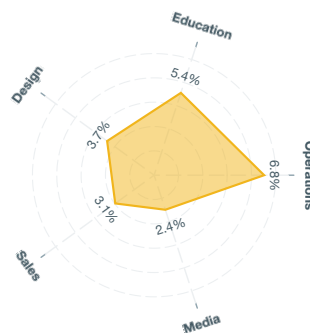

Most Common Job Roles