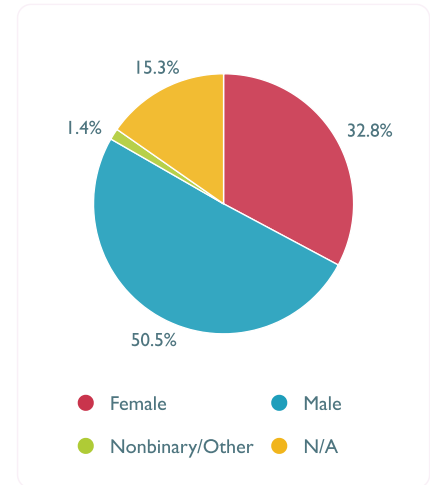

SparkToro estimates **120K** people visit **sare.org** each month. This audience...

Visits these websites:

Website	Affinity
 Fao.org	79 /100
 Worldbank...	46 /100
 Plos.org	45 /100
 Acs.org	44 /100
 IOP iop.org	43 /100
 Gardeningk...	41 /100

Searches for these keywords:

Keyword	Affinity
rotation crops	79 /100
what is cover cropping	73 /100
covering crops	69 /100
what are crop rotations	69 /100
crop cycling	67 /100

Gender demographics:

Traffic, Affinity, and Domain Authority of **websites** visited by **sare.org's** audience