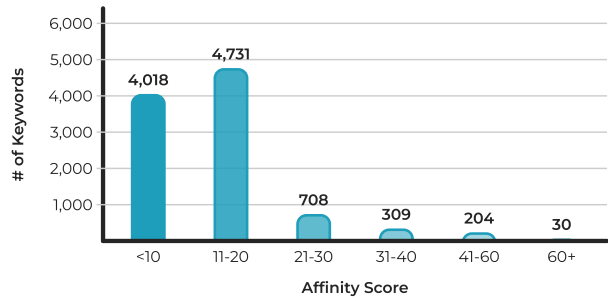

SparkToro has data on **keywords** that share affinity with **sare.org**